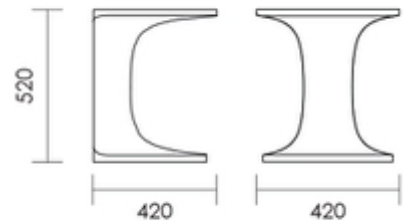

FONT SIDE TABLE

FONT SIDE TABLE

The new occasional table, designed by the Swedes Claesson Koivisto Rune and inspired by a typographic character, becomes a service table when positioned next to a sofa or a bedside table when next to a bed. Font is available in two finishes that define its style: textured and sculptural in a light or dark cement version or pure and minimalist in white Cristalplant, a resistant, eco-sustainable and recyclable solid surface, to which a device with a USB output can be applied that is handy for charging electronic devices. Designer: Claesson Koivisto Rune.

Stock Code #:

KR.25FON01/CG

Material:

CEMENT

Color:

CEMENT DARK GREY

Dimensions in mm:

W. 420 x H. 520 x D. 420