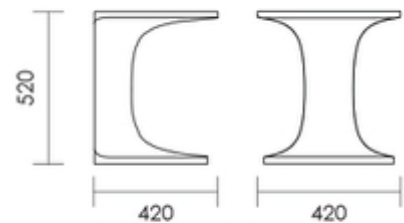

FONT SIDE TABLE

FONT SIDE TABLE

The new occasional table, designed by the Swedes Claesson Koivisto Rune and inspired by a typographic character, becomes a service table when positioned next to a sofa or a bedside table when next to a bed. Font is available in two finishes that define its style: textured and sculptural in a light or dark cement version or pure and minimalist in white Cristalplant, a resistant, eco-sustainable and recyclable solid surface, to which a device with a USB output can be applied that is handy for charging electronic devices. Designer: Claesson Koivisto Rune.

Stock Code #:

KR.25FON01/CB

Material:

CRISTALPLANT

Color:

CRISTALPLANT WHITE

Dimensions in mm:

W. 420 x H. 520 x D. 420