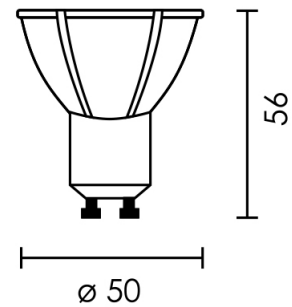

Gu10 7.5W PREMIUM DIMMABLE LAMP CRI>98

Gu10 7.5W PREMIUM DIMMABLE LAMP CRI>98

Dimmable CRI > 98 LED lamp, Aluminium / thermoplastic body, 410 - 450Lm, 10° Beam.

Stock Code #:

LA.4207981040

Material:

ALUMINIUM, THERMOPLASTIC

Wattage:

7.5W

Class of Insulation:

II

Voltage:

230V

Lamp Base:

LED

Color Temp:

4000K / 410 - 450Lm

CRI:

> 98

Dimensions in mm:

□. 50 x H. 56

IP Rating:

20