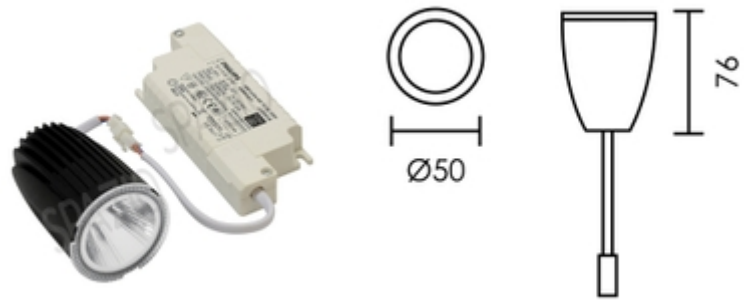

CITTERIO MODULE

CITTERIO MODULE

For use with Citterio downlight, Includes driver, Dimmable, CRI > 90.

Stock Code #: 2202.10.30.55.MODULE

Material: ALUMINIUM, PLASTIC

Wattage: 10W / 55lm

Color: BLACK

Voltage: 230V

Lamp Base: LED

Color Temp: 3000K

CRI: >90

Dimensions in mm: Diam. 50 x H.76

IP Rating: 20