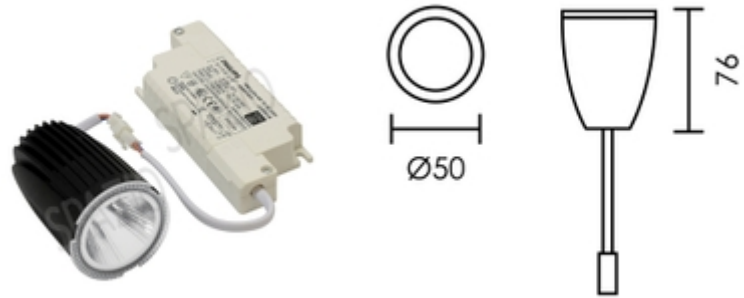

### CITTERIO MODULE

For use with Citterio downlight, Includes driver, Dimmable, CRI > 90.

Stock Code #: 2202.10.30.38.MODULE

Material: ALUMINIUM, PLASTIC

Wattage: 10W / 38 $\square$

Color: BLACK

Voltage: 230V

Lamp Base: LED

Color Temp: 3000K

CRI: >90

Dimensions in mm: Diam. 50 x H.76

IP Rating: 20