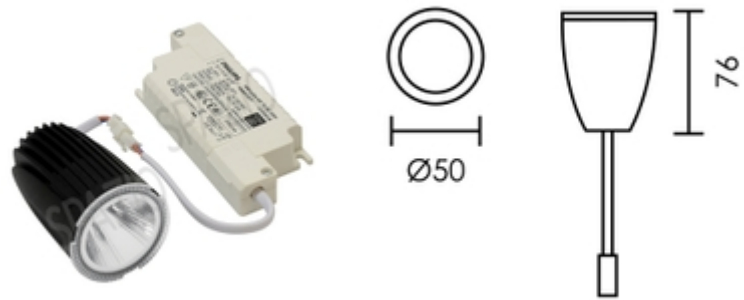

CITTERIO MODULE

CITTERIO MODULE

For use with Citterio downlight, Includes driver, Dimmable, CRI > 90.

Stock Code #: 2202.10.30.15.MODULE

Material: ALUMINIUM, PLASTIC

Wattage: 10W / 15W

Color: BLACK

Voltage: 230V

Lamp Base: LED

Color Temp: 3000K

CRI: >90

Dimensions in mm: Diam. 50 x H.76

IP Rating: 20