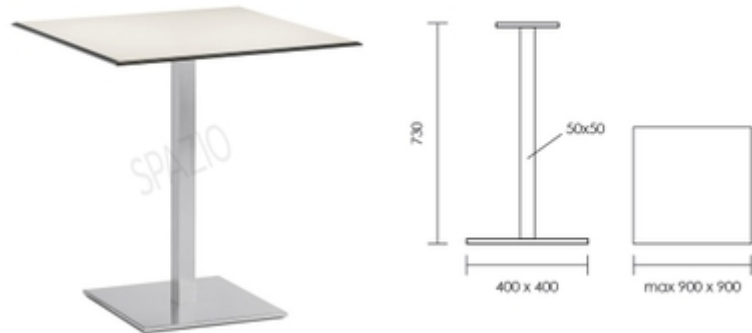

INOX TABLE BASE

INOX TABLE BASE

Stainless steel base with 50x50 mm column. Available in various finishes.

Designer: Pedrali R&D

Stock Code #:

4.P.4402/AC

Material:

STAINLESS STEEL

Color:

BRUSHED STEEL

Dimensions in mm:

W.400 x D.400 x H.730