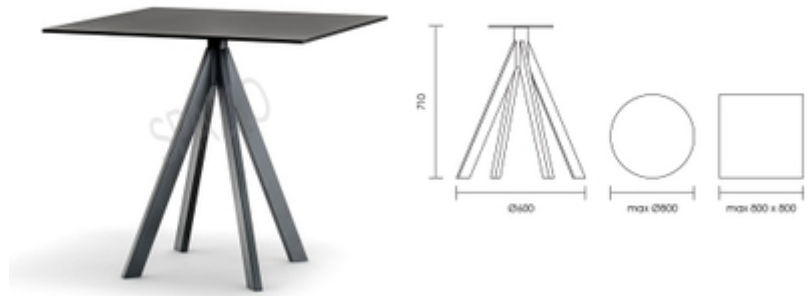

ARKI BASE 4

ARKI BASE 4

Steel tube base with 4 legs. Designer: Pedrali R&D

Stock Code #:

4.P.ARK4.NE

Material:

STEEL

Color:

BLACK

Dimensions in mm:

Diam.600 x H.710 -- Top max 800x800 or
□800