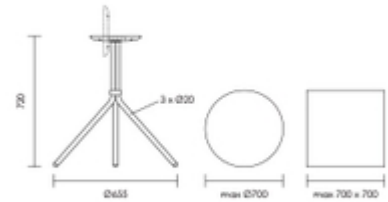

### NOLITA FOLDING TABLE

Steel tube base and 3 x  $\square$ 20mm legs. Folding top Designer: Mandelli Pagliarulo

Stock Code #:

4.P.5453T\_GAE

Material:

STEEL

Color:

ANTHRACITE

Dimensions in mm:

Diam.655 x H.720 -- Top max 700x700 or  
 $\square$ 700