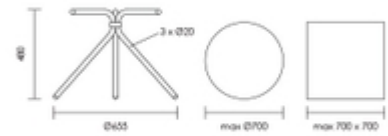

### NOLITA LOW TABLE

### NOLITA LOW TABLE

Steel tube base and 3 x  $\square$ 20mm legs. Designer: Mandelli Pagliarulo

Stock Code #:

4.P.5453H\_480\_VE100E

Material:

STEEL

Color:

SAGE GREEN

Dimensions in mm:

Diam.655 x H.480 -- Top max 700x700 or  $\square$ 700