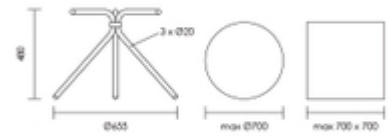

NOLITA LOW TABLE

NOLITA LOW TABLE

Steel tube base and 3 x \square 20mm legs. Designer: Mandelli Pagliarulo

Stock Code #:

4.P.5453H_480_AR500E

Material:

STEEL

Color:

ORANGE

Dimensions in mm:

Diam.655 x H.480 -- Top max 700x700 or \square 700