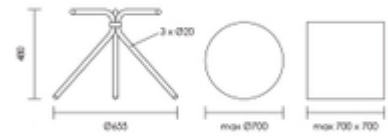

NOLITA LOW TABLE

NOLITA LOW TABLE

Steel tube base and 3 x \square 20mm legs. Designer: Mandelli Pagliarulo

Stock Code #:

4.P.5453H_480_BI200E

Material:

STEEL

Color:

WHITE

Dimensions in mm:

Diam.655 x H.480 -- Top max 700x700 or \square 700