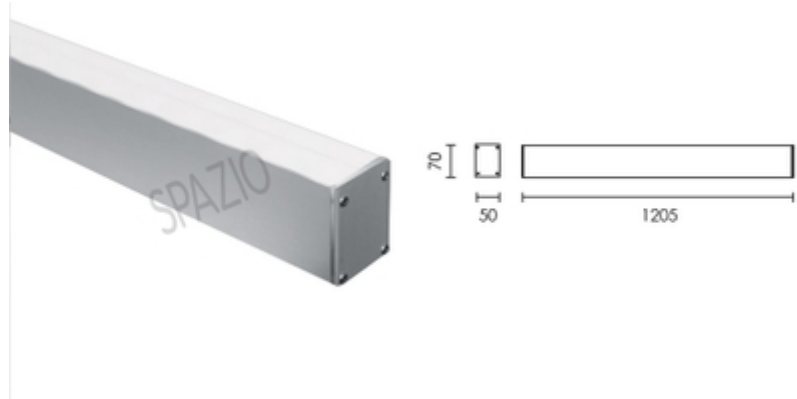

CABRIO SURFACE

CABRIO SURFACE 3000K

Aluminium body, tempered glass diffuser, include LED driver.

Stock Code #: 3988.1.1200.30.05

Material: ALUMINIUM

Wattage: 27W

Color: ANODISED

Class of Insulation: II

Voltage: 230V

Lamp Base: LED

Color Temp: 3000K / 3620Lm

Dimensions in mm: L.1205 x H.70 x D.50

Lighting or Furniture: LIGHTING

IP Rating:

Coastal Reef Quality: COASTAL