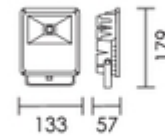

COMPOSITE 10W

COMPOSITE 10W

Thermoplastic body, tempered glass diffuser, 316 Stainless steel bracket, includes LED driver

Stock Code #:

4646.10.40.30

Material:

THERMOPLASTIC, TEMPERED GLASS

Wattage:

LED

Color Temp:

4000K / 1040Lm

Dimensions in mm:

W.133 x H.179 x D.57

IP Rating:

65

Coastal Reef Quality: