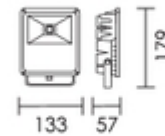

COMPOSITE 10W

COMPOSITE 10W

Thermoplastic body, tempered glass diffuser, 316 Stainless steel bracket, includes LED driver

Stock Code #:

4646.10.30.30

Material:

THERMOPLASTIC, TEMPERED GLASS

Wattage:

LED

Color Temp:

3000K / 860Lm

Dimensions in mm:

W.133 x H.179 x D.57

IP Rating:

65

Coastal Reef Quality: