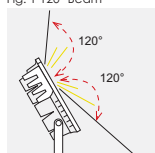

- LED Floodlight range
- Body made in ASA plastic
- Tempered glass diffuser
- Aluminium heatsink
- Sealed with a rubber gasket and 316 stainless steel screws
- Adjustable 316 stainless steel bracket
- Includes 1m cable and IP65 cable gland
- 10-100W LED versions available in:
  - Warm white (3000K)
  - Natural white (4000K)
- CRI: >80
- 50000hr LED lifespan
- 120° beam (Fig. 1)
- Includes integral LED driver
- Class 1
- IP 65
- Coastal quality
- 3yr Warranty

Fig. 1 120° Beam