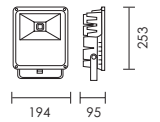

code lamp details

100W LED

4646.100.30 100W 230V 3000K
4646.100.40 100W 230V 4000K

Includes integral LED driver.

3000K
11080Lm
4000K
11970Lm

100W
LED