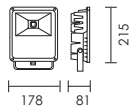

code lamp details

50W LED

4646.50.30 50W 230V 3000K
4646.50.40 50W 230V 4000K

Includes integral LED driver.

3000K
5540Lm
4000K
6000Lm

50W
LED