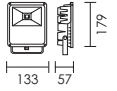

code lamp details

30W LED

4646.30.30 30W 230V 3000K
4646.30.40 30W 230V 4000K

Includes integral LED driver.

3000K
3440Lm
4000K
3640Lm

30W
LED